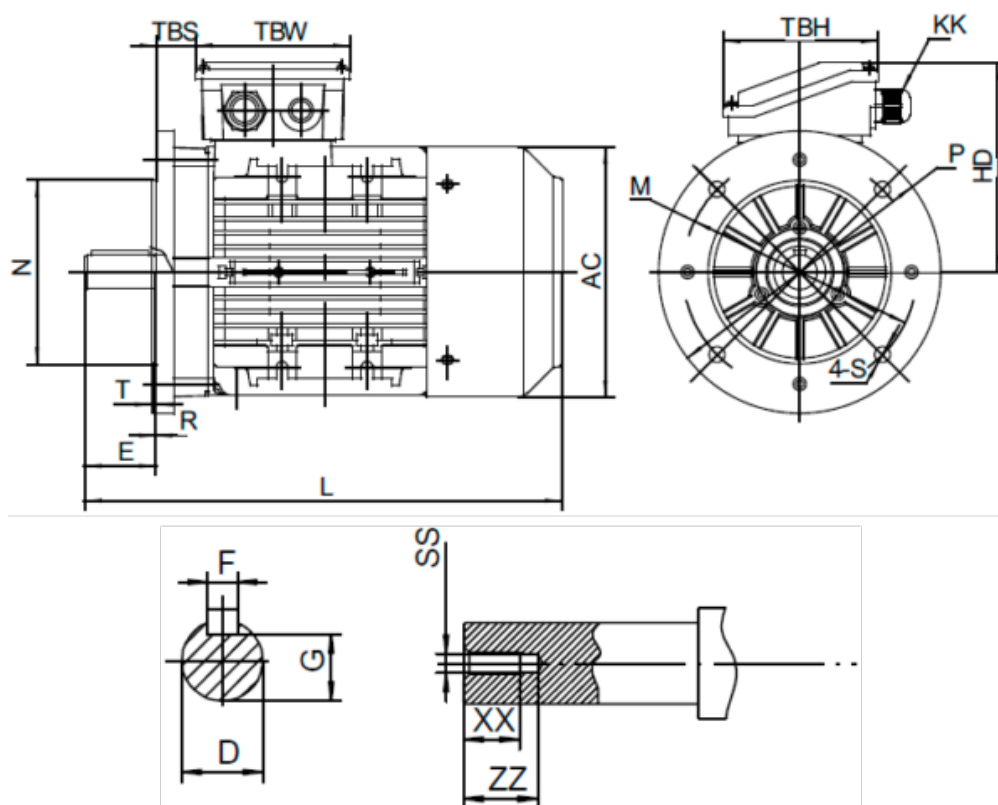

# Data Sheet

Article number: 25180015041440

Description: Kleedrive T3A 90L-4 1.5kw 1400 rpm UL/CSA  
3x230/400V 50 HZ IP55 B5 Eff=85,3%

## Measures

AA = 176	L = 313/338	TBH = 109
AC = Ø177	M = Ø165	TBS = 28.5
AD = 235	N = Ø130	TBW = 109
D = Ø24	P = Ø200	XX = 19
E = 50	R = 0	ZZ = 25
F = 8	S = Ø12	
G = 20	SS = M8	
HD = 145	T = 3.5	